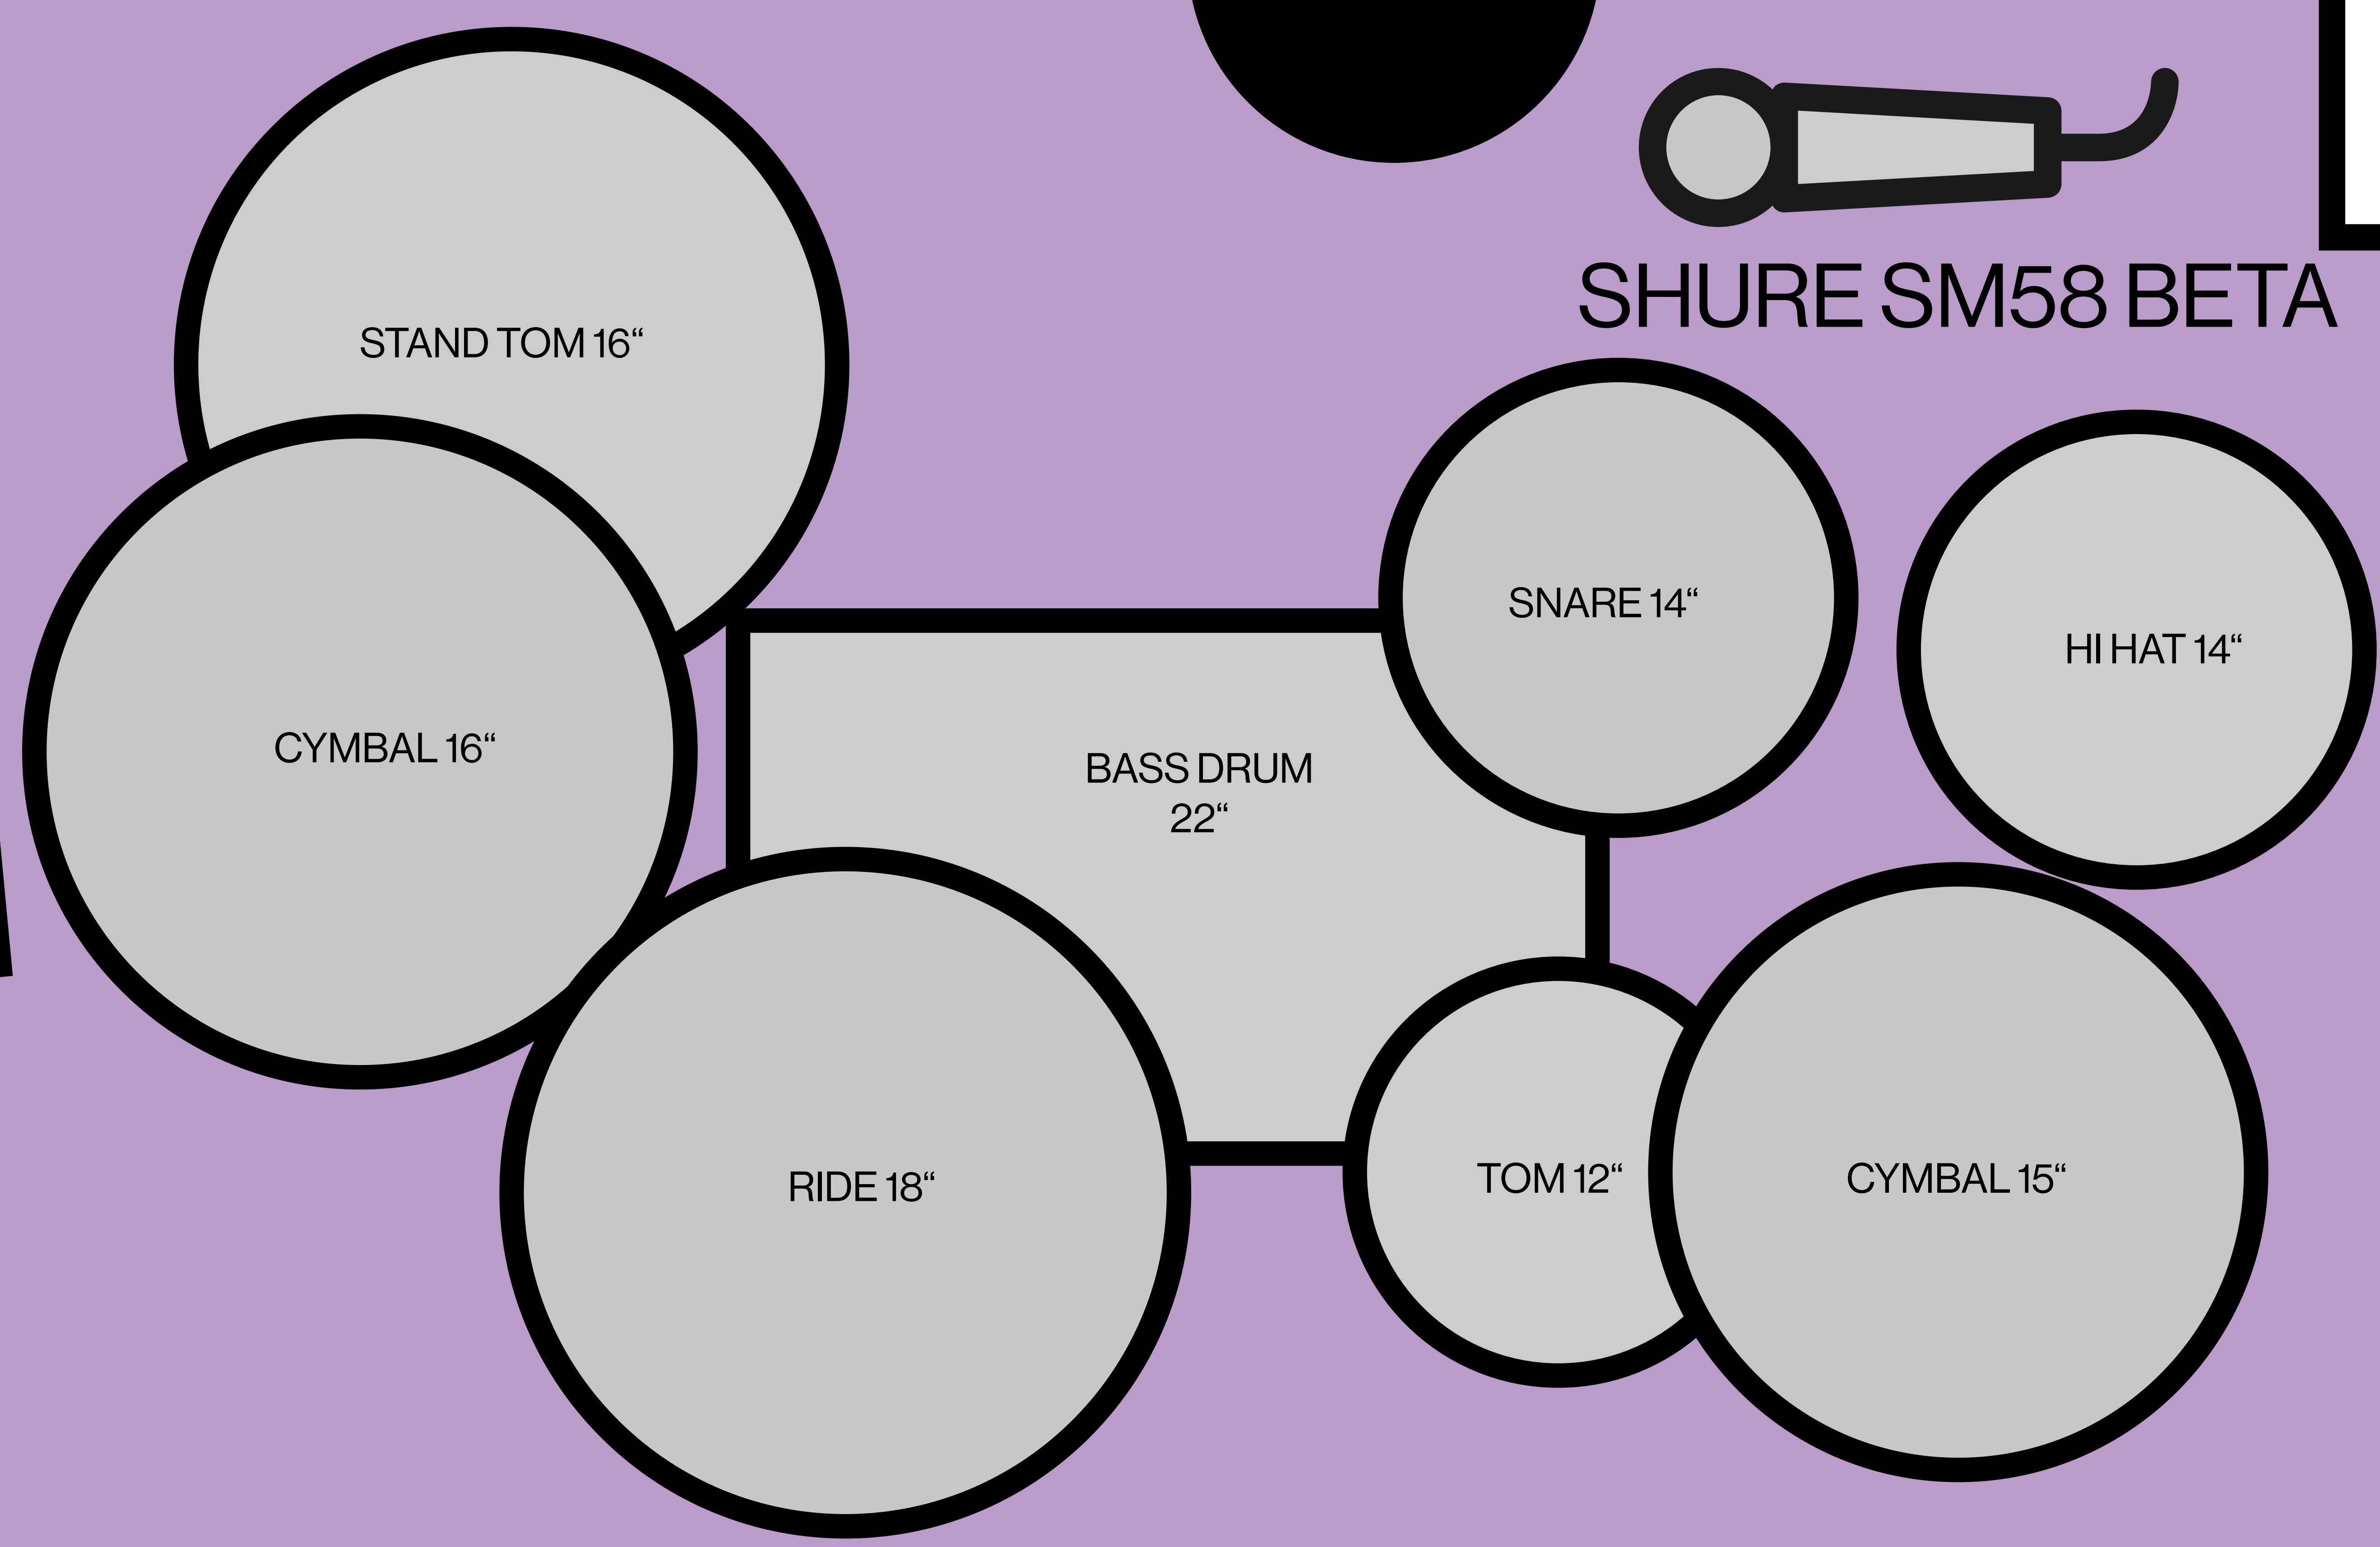

# SKIDZOID

## STAGEPLAN

**BENNE**  
SONOR DRUMSET

MONITOR

230V

SHURE SM58 BETA

230V

230V

WARWICK  
MC-500  
+ 1 x 15" GK BOX

0815 GUITAR AMP  
+ 2 x 12" 0815 BOX

0815 GUITAR AMP  
+ 2 x 12" 0815 BOX

**JOE**

**YANA**

**ROLAND**

SHURE SM58 BETA

TC  
HARMONY  
SINGER

MONITOR